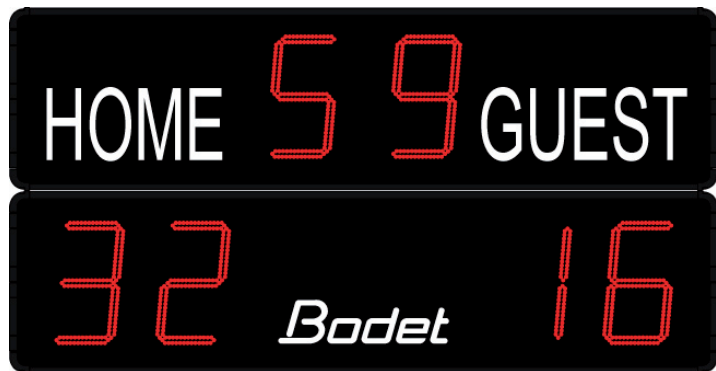

BT 2045 Club

The BT2000 scoreboard range is aimed at time keeping and scoring of sport events in stadiums.

Keyboard Alpascore

DISPLAY

- Timer in minutes.
- Scores from 0 to 99.
- Digit size : 45 cm.
- Readability : 200 m.

STANDARD KEYBOARD ALPHA SCORE

- For use under shelter or in the press room.
- Wireless communication.
- Power supply : 230V with battery power reserve.

PORTABLE KEYBOARD POCKET

- For outdoor use.
- Very easy to use.
- Horn for rugby (option).
- Wireless communication.
- Power supply : 9V battery.

TECHNICAL DESCRIPTION

- High brightness SMD LED display.
- Viewing angle of 160°.
- Perfect visibility under all lighting conditions.
- Luminosity adjustment from the keyboard.
- Optional advertising panels on all models.
- Mounting with 2 feet to be sealed with bars of reinforcement in case of advertising panels or in very windy areas.
- Aluminium casing with shockproof protective glass.
- Waterproof casing for outdoor use.
- Scoreboard power supply 110/240V 50/60 Hz.
- Operating temperature from -10° to 50°C.