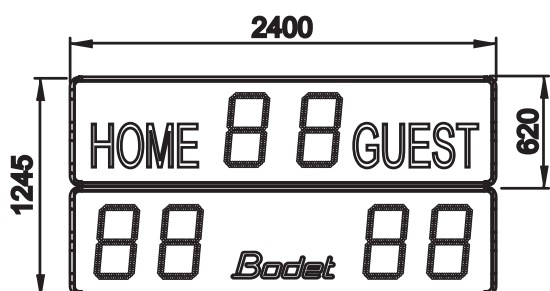

BT 2045 Club

DIMENSIONS

BT 2045 Club