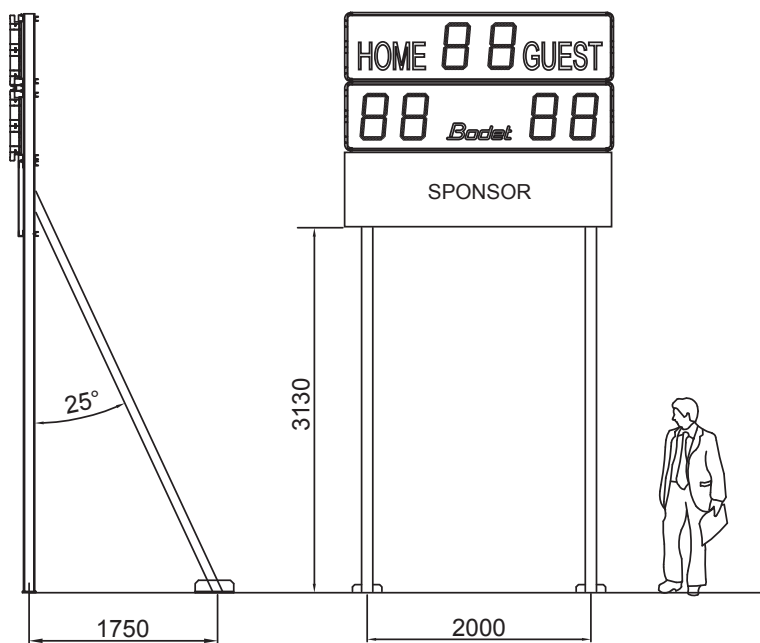

Support D

BT 2045 Club + Advertising panel Z5

	Normal speed	Extreme speed
Zone 1	102,9 km/h	136,1 km/h
Zone 2	112,7 km/h	149,1 km/h
Zone 3	126,0 km/h	166,6 km/h
Zone 4	138,0 km/h	182,6 km/h
Zone 5	174,6 km/h	230,9 km/h

www.bodet.com