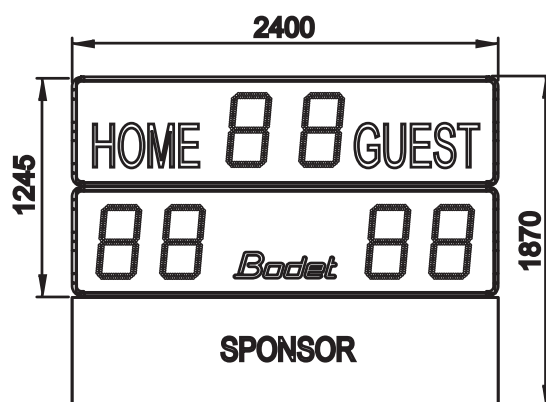

BT 2045 Club + Bandeau pub

SUPPORTS

- The support C is used with a BT 2045 Club without advertising panel in all zones of wind or BT 2045 Club with advertising panel in all zones of wind from 1 to 4.
- The support D is used with a BT 2045 Club with advertising panel in zone 5.