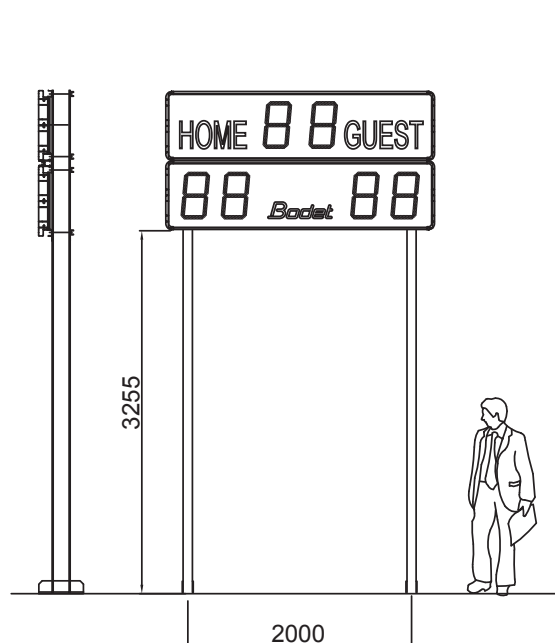

Support C

BT 2045 Club Z1 to Z5
BT 2045 Club + Advertising panel Z1 to Z4