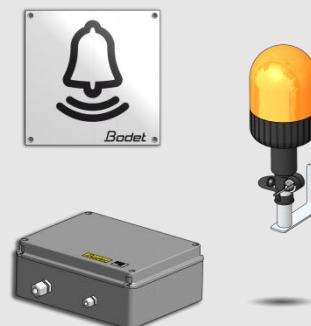

### Description:

The Outdoor Melodys Flash emits a luminous signal the same way melodies are broadcasted by the Melodys Sounder (programming is identical to that of the Melodys sounder).

- ▶ Controlled by the Sigma master clock (Sigma P or Sigma Mod) in DHF mode.
- ▶ 1 « Test » push-button (accessible by opening the controller box).
- ▶ 2 LEDs give indications about the operation (LEDs visible by opening the controller box):
  - LED « ~ » (green) indicates that the unit is powered up.
  - LED « Ψ » (green/orange/red) informs about the configuration of the system.
- ▶ Duration of the control signal: 30 seconds.

### Technical characteristics:

- ▶ Orange shockproof polycarbonate lens and black polyamide base.
- ▶ Wall mounting bracket.
- ▶ Power supply: 100 ~ 240VAC (+ 10%) - 50/60Hz.
- ▶ Consumption: 0.5A at 230VAC.
- ▶ Electrical insulation: class I.
- ▶ Power supply connections: 2 terminals - N (neutral) and L (phase) for 2.5mm<sup>2</sup> max. wires.
- ▶ PG11 cable gland for power cable.
- ▶ PG7 cable gland for beacon cable.
- ▶ Distance between the controller and the beacon: 5 meters (the cable is supplied).
- ▶ Protection Index: IP54, IK07.
- ▶ The beacon:
  - Diameter: 105 mm.
  - Weight: 690 gr.
  - Lamp: H1 (70 W).
- ▶ Dimensions control box: L250 x W195 x D97.5 mm.
- ▶ Dimensions of the information sign: 200 x 200 mm , 4mm thick.
- ▶ Operating temperature range: -20 to +50°C.

### Recommendations:

- ▶ We recommend that Outdoor Melodys Flash be installed in direct view of all the people present in the covered area.