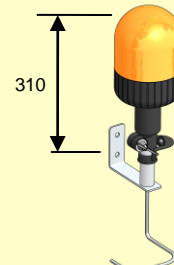

Wall mounting