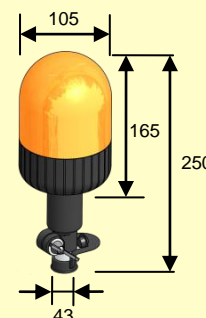

### Technical characteristics:

- ▶ Orange shockproof polycarbonate lens and black polyamide base.
- ▶ Wall mounting bracket.
- ▶ Power supply: 100 ~ 240VAC (+ 10%) - 50/60Hz.
- ▶ Consumption: 0.5A at 230VAC.
- ▶ Electrical insulation: class I.
- ▶ Power supply connections: 2 terminals - N (neutral) and L (phase) for 2.5mm<sup>2</sup> max. wires.
- ▶ PG11 cable gland for power cable.
- ▶ PG7 cable gland for beacon cable.
- ▶ Distance between the controller and the beacon: 5 meters (the cable is supplied).
- ▶ Protection Index: IP54, IK07.
- ▶ The beacon:
  - Diameter: 105 mm.
  - Weight: 690 gr.
  - Lamp: H1 (70 W).
- ▶ Dimensions control box: L250 x W195 x D97.5 mm.
- ▶ Dimensions of the information sign: 200 x 200 mm , 4mm thick.
- ▶ Operating temperature range: -20 to +50°C.

### Identification of the LEDs and Test button

« Test » button

LED « ~ »

LED « Ψ »

### Dimensions (mm)