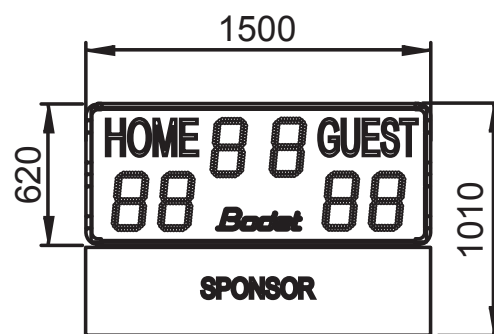

BT 2025 Club + advertising panel

SUPPORTS

- The support A is used with a BT 2025 Club with or without advertising panel in all zones of wind from 1 to 4.
- The support B is used with a BT 2025 Club with or without advertising panel in zone 5.