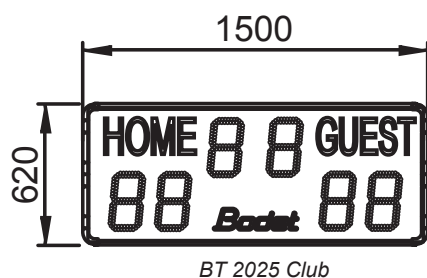

BT 2025 Club

DIMENSIONS

BT 2025 Club