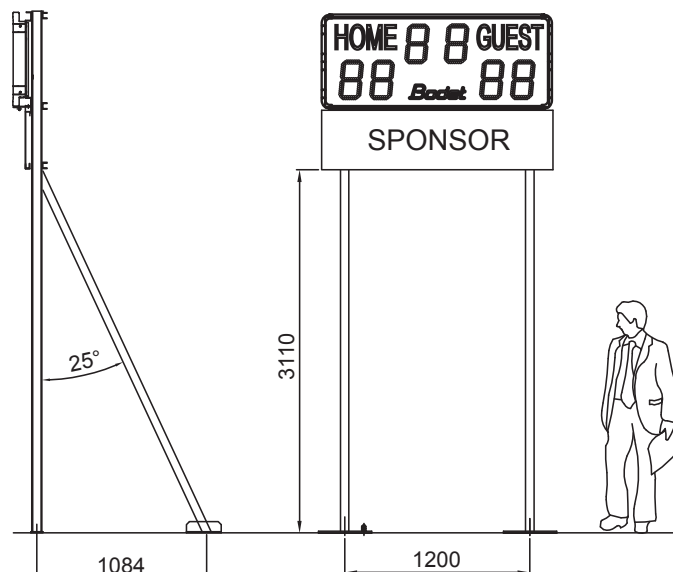

Support B

BT 2025 Club Z5
BT 2025 Club + advertising panel Z5

	Normal speed	Extreme speed
Zone 1	102,9 km/h	136,1 km/h
Zone 2	112,7 km/h	149,1 km/h
Zone 3	126,0 km/h	166,6 km/h
Zone 4	138,0 km/h	182,6 km/h
Zone 5	174,6 km/h	230,9 km/h