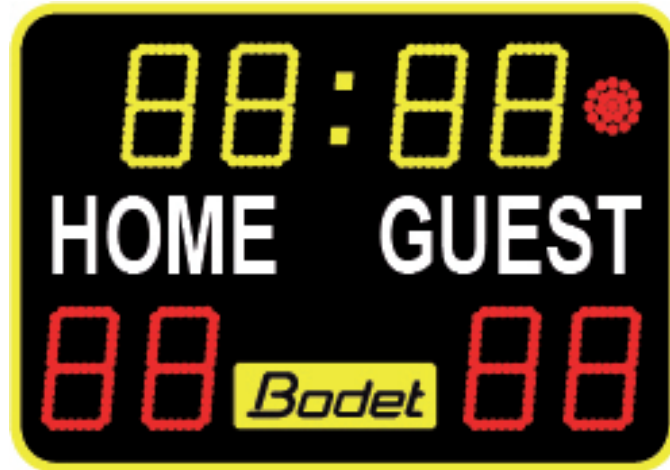

BT6015 COMPAK

For schools and regional levels

Club

Pocket keyboard

DISPLAY

- Timer (15 cm).
- Scores from 0 to 99 (15 cm).
- Time display beside the game (15 cm).

GENERAL PRESENTATION

- High brightness SMD LEDs.
- Luminosity adjustment from the main keyboard. Possibility to change this setting at any time during a match.
- Wireless communication in 869 MHz.
- Multisport display.
- Shockproof casing in aluminium.
- Indoor use or under shelter.
- Readability : 60 m.
- Viewing angle : 160°.
- Power supply of the scoreboard : on mains 230V
- Front opening for easy maintenance.
- Weight : 10 Kg.
- Consumption max. (all switched on Leds) : 60W.