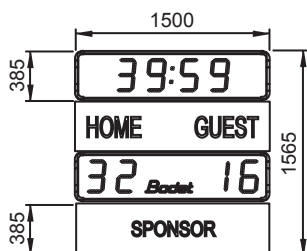

BT 2025 Classic + Advertising panel