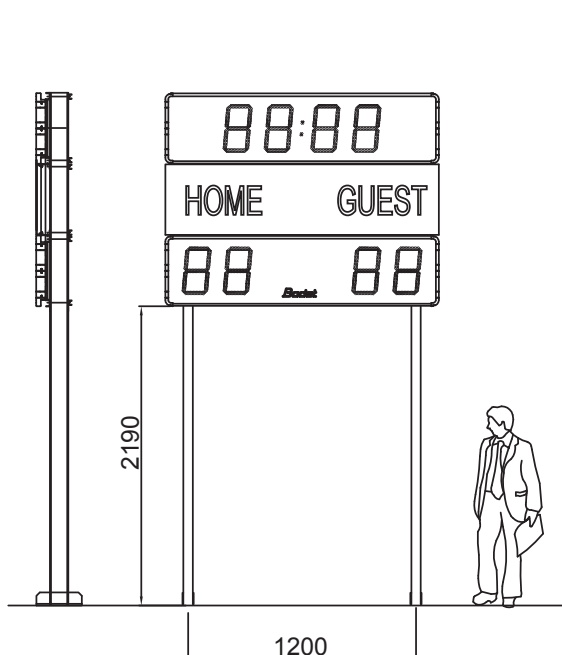

Support A

BT 2025 Classic Z1 to Z4