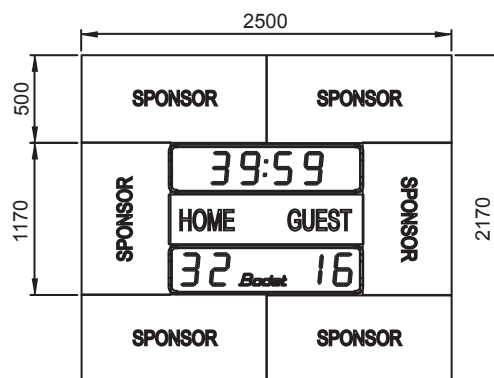

BT 2025 Classic + Peripheral advertising panels

SUPPORTS

- The support A is used with a BT 2025 Classic with or without advertising panel in all zones of wind from 1 to 4.
- The support B is used with a BT 2025 Classic with or without advertising panel in zone 5.