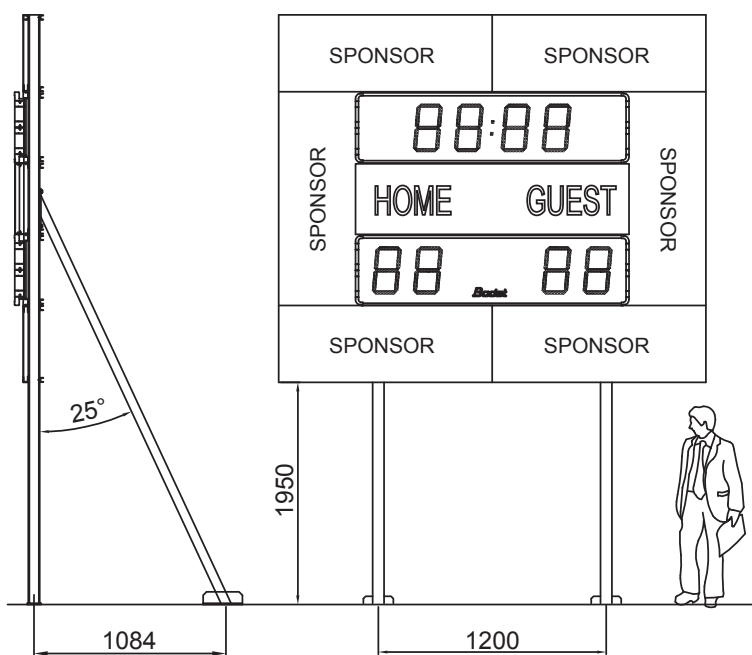

Support B

BT 2025 Classic Z5
BT 2025 Classic + Advertising panel Z1 to Z5
BT 2025 Classic + Peripheral advertising panels Z1 to Z5

	Normal speed	Extreme speed
Zone 1	102,9 km/h	136,1 km/h
Zone 2	112,7 km/h	149,1 km/h
Zone 3	126,0 km/h	166,6 km/h
Zone 4	138,0 km/h	182,6 km/h
Zone 5	174,6 km/h	230,9 km/h

www.bodet.com