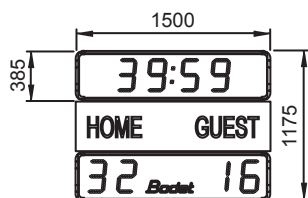

BT 2025 Classic

DIMENSIONS

BT 2025 Classic