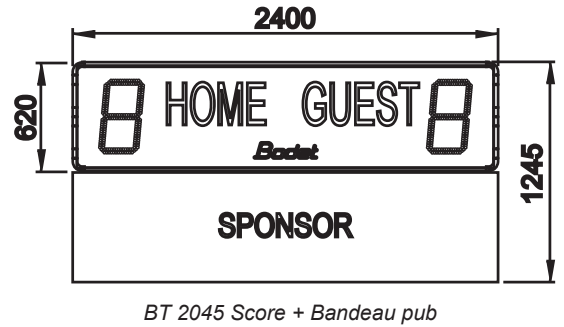

BT 2045 Score 1 digit

DIMENSIONS