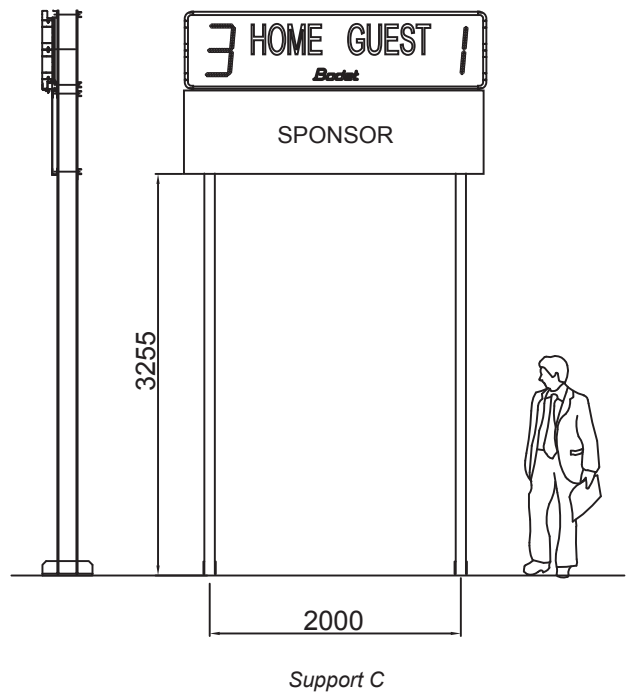

BT 2045 Score + advertising panel

	Normal speed	Extreme speed
Zone 1	102,9 km/h	136,1 km/h
Zone 2	112,7 km/h	149,1 km/h
Zone 3	126,0 km/h	166,6 km/h
Zone 4	138,0 km/h	182,6 km/h
Zone 5	174,6 km/h	230,9 km/h