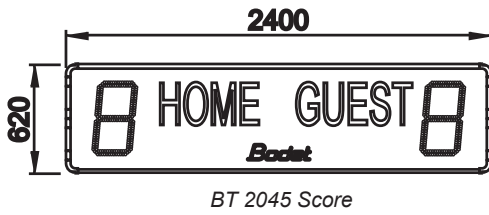

BT 2045 Score 1 digit

DIMENSIONS