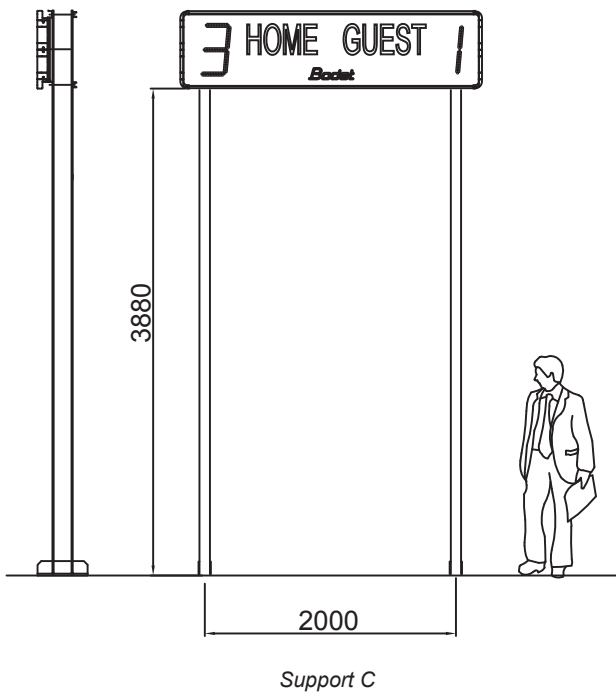

SUPPORTS

- The support C is used with a BT 2045 Score in every case.

BT 2045 Score without advertising panel