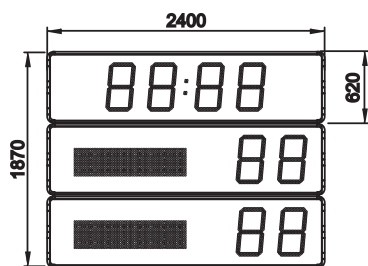

BT 2045 Alpha

DIMENSIONS

BT 2045 Alpha