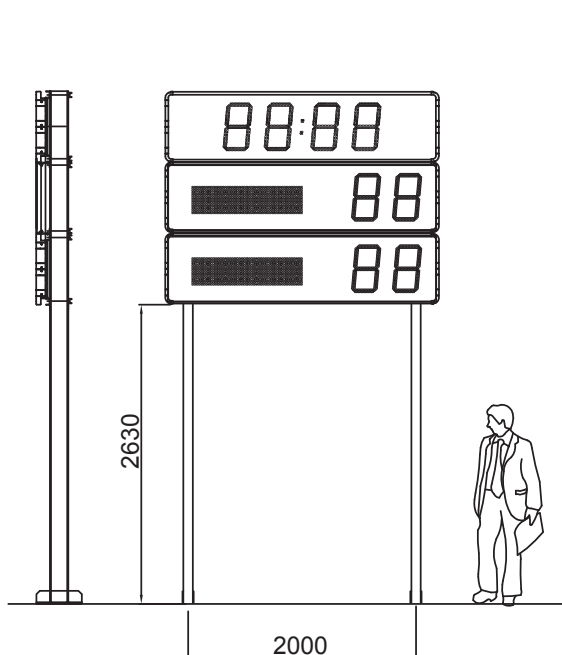

Support C (réf. 915173)

BT 2045 Alpha Z1 to Z4
BT 2045 Alpha + Advertising panel Z1 to Z4