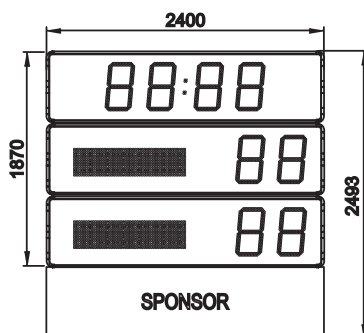

BT 2045 Alpha + Advertising panel