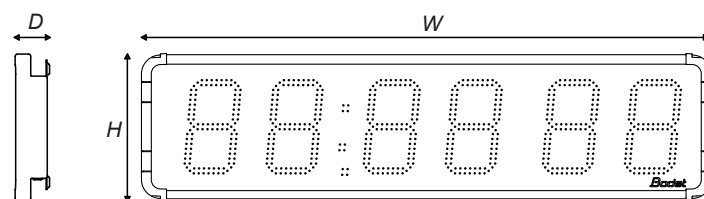

Time

Timer

Score