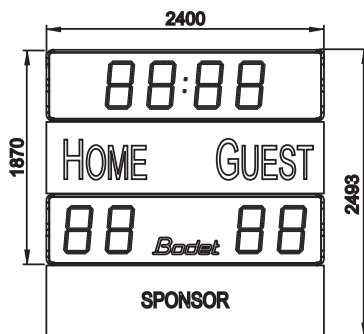

BT 2045 Classic + Advertising panel