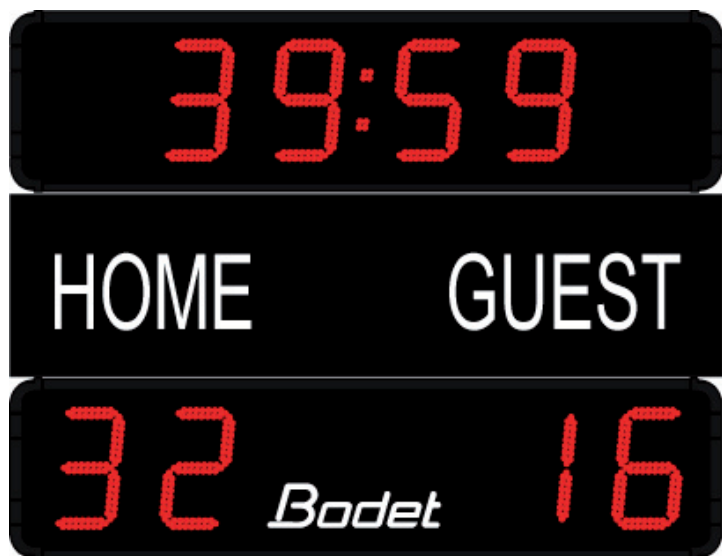

BT 2045 Classic

The BT2000 scoreboard range is aimed at time keeping and scoring of sport events in stadiums.

DISPLAY

- Timer display in minutes and seconds or time display.
- Scores from 0 to 99.
- Digit size : 45 cm.
- Readability : 200 m.

STANDARD KEYBOARD ALPHA SCORE

- For use under shelter or in the press room.
- Wireless communication.
- Time display of the time beside the game.
- Power supply : 230V with battery power reserve.

PORTABLE KEYBOARD POCKET

- For outdoor use.
- Very easy to use.
- Horn for rugby (option).
- Time display of the time beside the game.
- Wireless communication.
- Power supply : 9V battery.