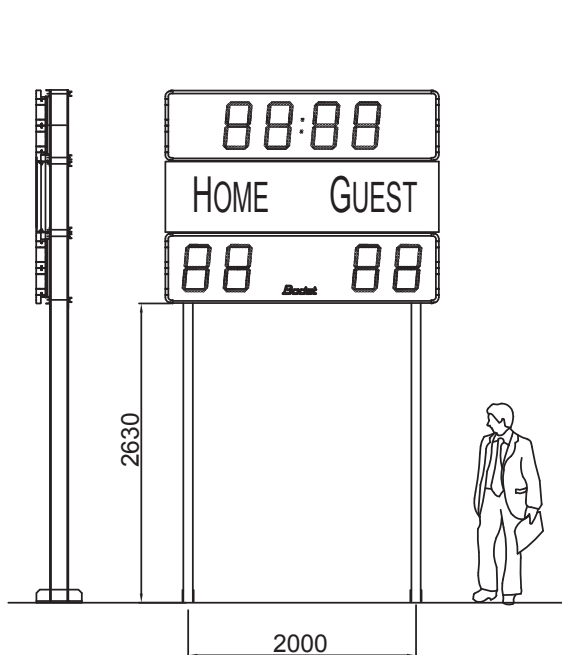

Support C

BT 2045 Classic Z1 to Z4
BT 2045 Classic + Advertising panel Z1 to Z4