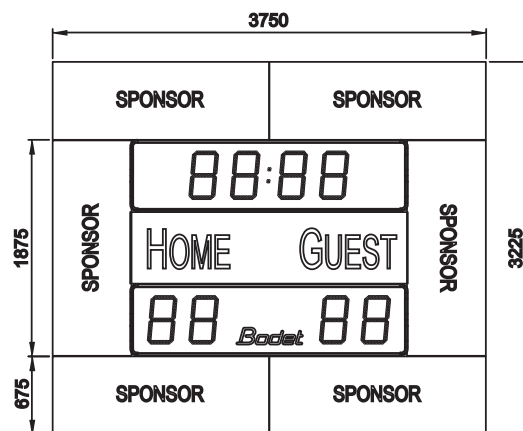

BT 2045 Classic + Peripheral advertising panels

SUPPORTS

- The support C is used with a BT 2045 Classic with or without advertising panel in all zones of wind from 1 to 4.
- The support D is used with a BT 2045 Classic with peripheral advertising panel in zone 5.