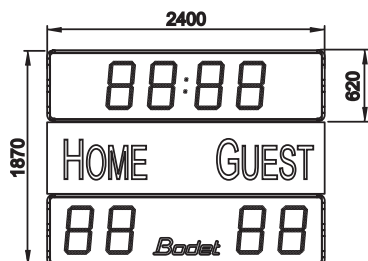

BT 2045 Classic

DIMENSIONS

BT 2045 Classic