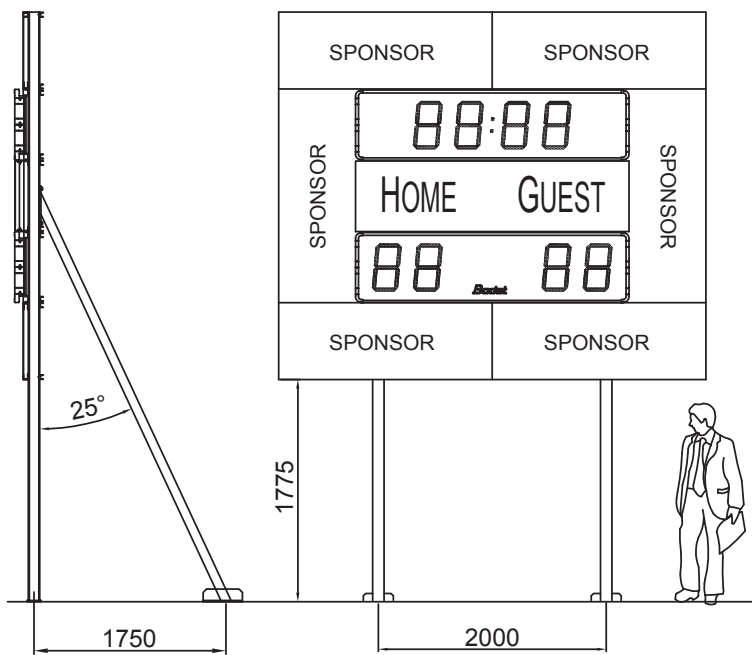

Support D

BT 2045 Classic Z5
BT 2045 Classic + Advertising panel Z5
BT 2045 Classic + Peripheral advertising panels Z1 to Z5

	Normal speed	Extreme speed
Zone 1	102,9 km/h	136,1 km/h
Zone 2	112,7 km/h	149,1 km/h
Zone 3	126,0 km/h	166,6 km/h
Zone 4	138,0 km/h	182,6 km/h
Zone 5	174,6 km/h	230,9 km/h

www.bodet.com