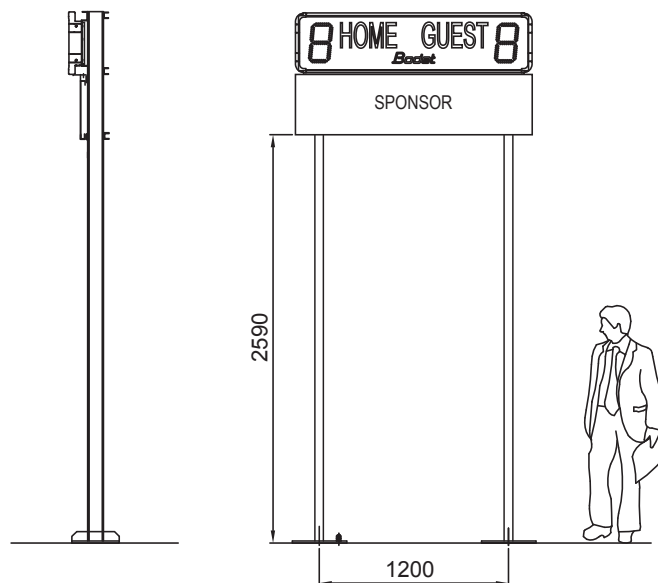

Support A

BT 2025 Score with advertising panel

	Normal speed	Extreme speed
Zone 1	102,9 km/h	136,1 km/h
Zone 2	112,7 km/h	149,1 km/h
Zone 3	126,0 km/h	166,6 km/h
Zone 4	138,0 km/h	182,6 km/h
Zone 5	174,6 km/h	230,9 km/h

www.bodet.com