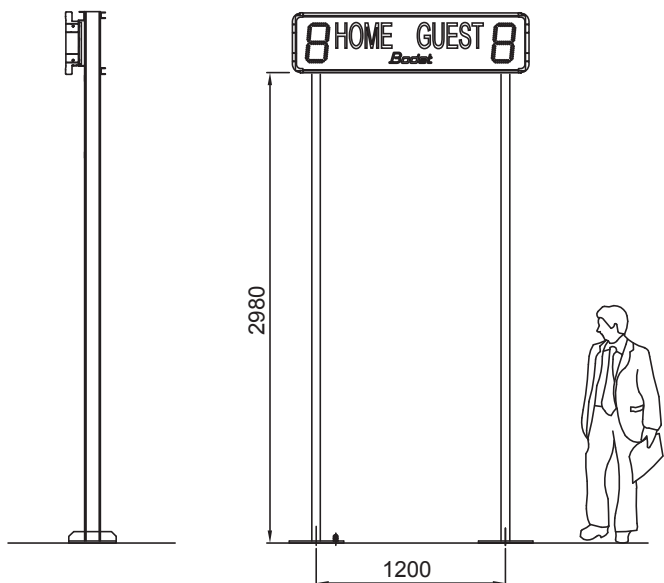

SUPPORTS

- The support A is used with a BT 2025 Score in every case.

Support A

BT 2025 Score without advertising panel