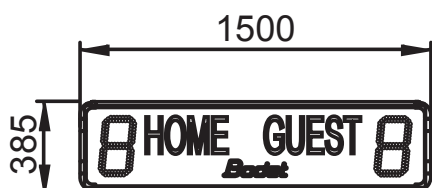

BT 2025 Score 1 digit

DIMENSIONS

BT 2025 Score