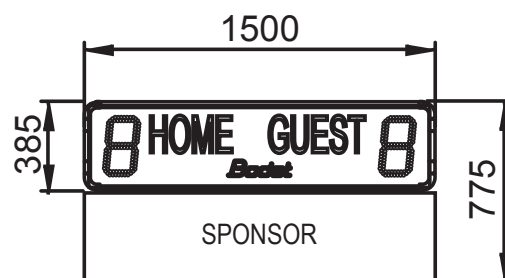

BT 2025 Score + advertising panel