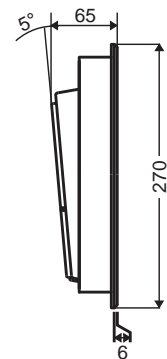

Options and mounting accessories

■ Table bracket

■ Double sided bracket

■ Recessed mounted plate

Dimensions in mm

Opalys 7

Opalys 14

Opalys Date / Ellipse

Opalys

Backlighting
LCD clocks

PO BOX 1
49340 TREMENTINES
FRANCE

Tel. (33) 2 41 71 72 00
Fax (33) 2 41 71 72 02
E-mail: export@bodet.com
Internet: www.bodet.com

Sprinkler - 02 41 55 05 35 - Ref. 653591 E0909