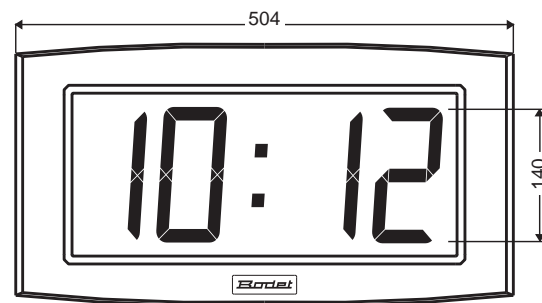

Options and mounting accessories

■ Table bracket

■ Double sided bracket

■ Recessed mounted plate

Dimensions in mm

Opalys 7

Opalys 14

Opalys Date / Ellipse

Opalys

Backlighting
LCD clocks

PO BOX 1
49340 TREMENTINES
FRANCE

Tel. (33) 2 41 71 72 00
Fax (33) 2 41 71 72 02
E-mail: export@bodet.com
Internet: www.bodet.com

Sprinkler - 02 41 55 05 35 - Ref. 653591 E0909