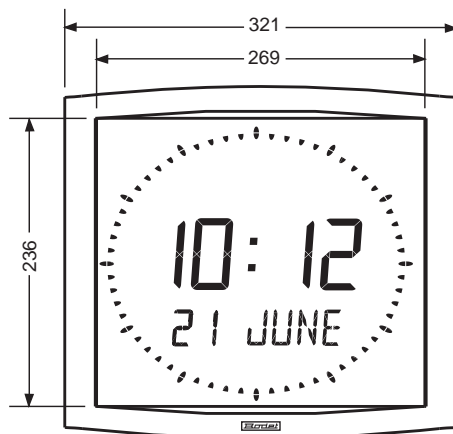

Opalys Date / Ellipse