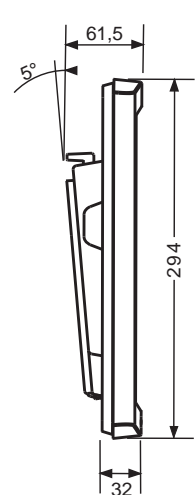

Option recessed mounted plate available for *Opalys 14*

Dimensions in mm

Opalys 7

Opalys 14

Opalys Date / Ellipse

Opalys

Backlighting
LCD clocks

PO BOX 1
49340 TREMENTINES
FRANCE

Opalys 7 7 cm display

Fixed or alternate display

24 hour display mode

12 hour display mode

Numerical date or week number

Opalys 14 14 cm display

Fixed or alternate display

Time display

Second counter

| | OPALYS 7 | OPALYS 14 | OPALYS ELLIPSE | OPALYS DATE |
|--------------|----------|-----------|------------------------------|------------------------------|
| Digit height | 70 mm | 140 mm | Digit 60 mm Letters 40 mm | Digit 70 mm Letters 50 mm |
| Readability | 30 | 60 | 25 | 30 |
| Weight in kg | 0,7 | 2 | 1,4 | 1,4 |