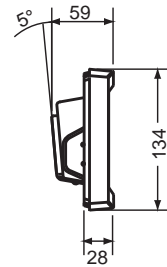

Option recessed mounted plate available for *Opalys 14*

Dimensions in mm

Opalys 7

Opalys 14

Opalys Date / Ellipse

Opalys

Backlighting
LCD clocks

PO BOX 1
49340 TREMENTINES
FRANCE

Second counter

| | OPALYS 7 | OPALYS 14 | OPALYS ELLIPSE | OPALYS DATE |
|--------------|----------|-----------|------------------------------|------------------------------|
| Digit height | 70 mm | 140 mm | Digit 60 mm Letters 40 mm | Digit 70 mm Letters 50 mm |
| Readability | 30 | 60 | 25 | 30 |
| Weight in kg | 0,7 | 2 | 1,4 | 1,4 |